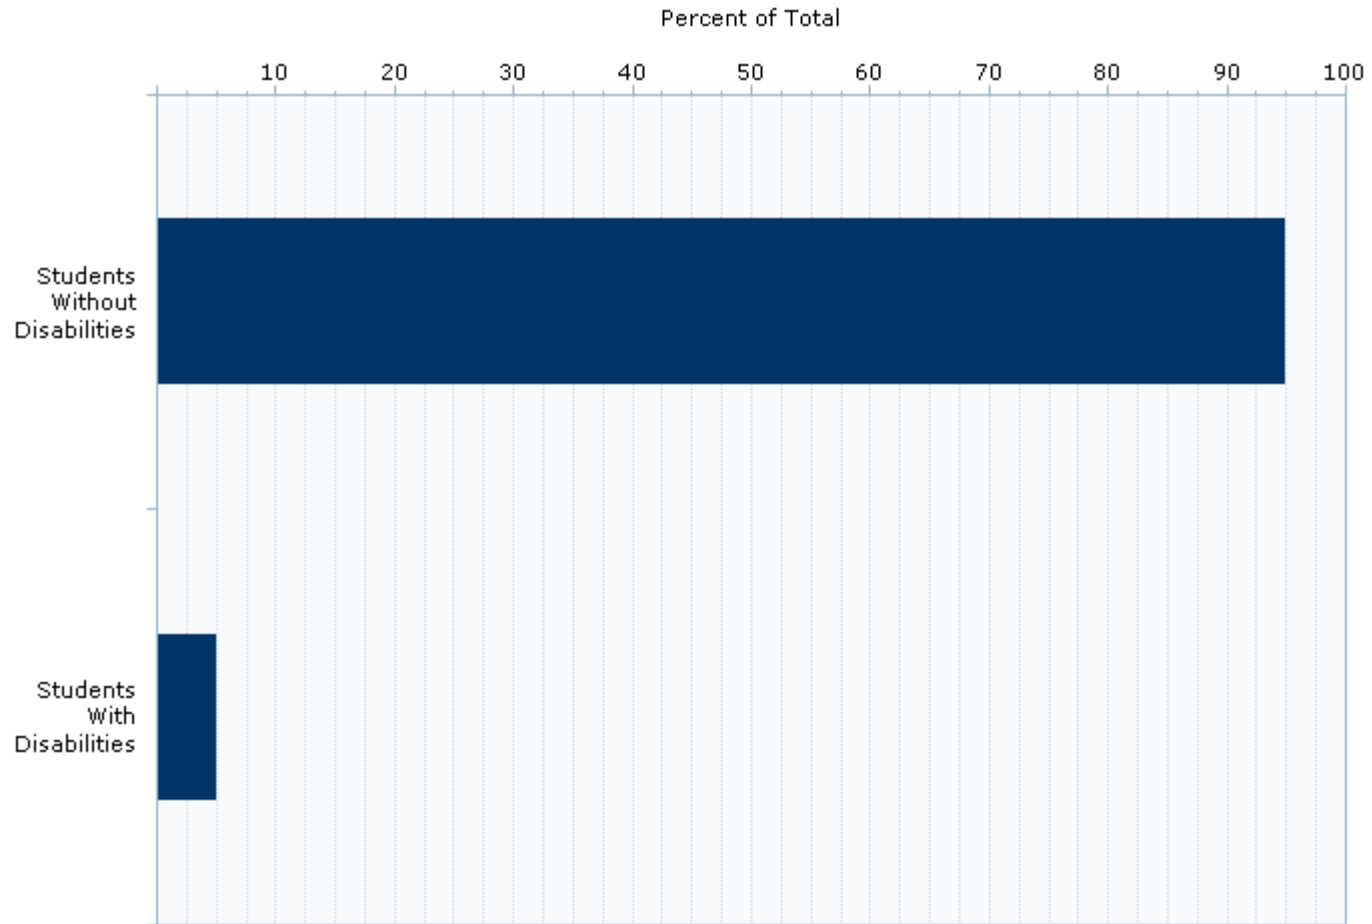

Student Count Snapshot

East Grand Rapids Public Schools: 2013-14 / All Grades / Students with Disabilities / All Students

Student Count Snapshot

East Grand Rapids Public Schools: 2013-14 / All Grades / Students with Disabilities / All Students

Student Count Snapshot
East Grand Rapids Public Schools: 2013-14 / All Grades / Students with Disabilities / All Students

Location Name	School Year	Grade	Student Group	Crosstab	Student Count	Percent of Total
East Grand Rapids Public Schools	2013-14	All Grades	All Students	All Students	2,997	100.0%
East Grand Rapids Public Schools	2013-14	All Grades	Students With Disabilities	All Students	151	5.04%
East Grand Rapids Public Schools	2013-14	All Grades	Students Without Disabilities	All Students	2,846	94.96%