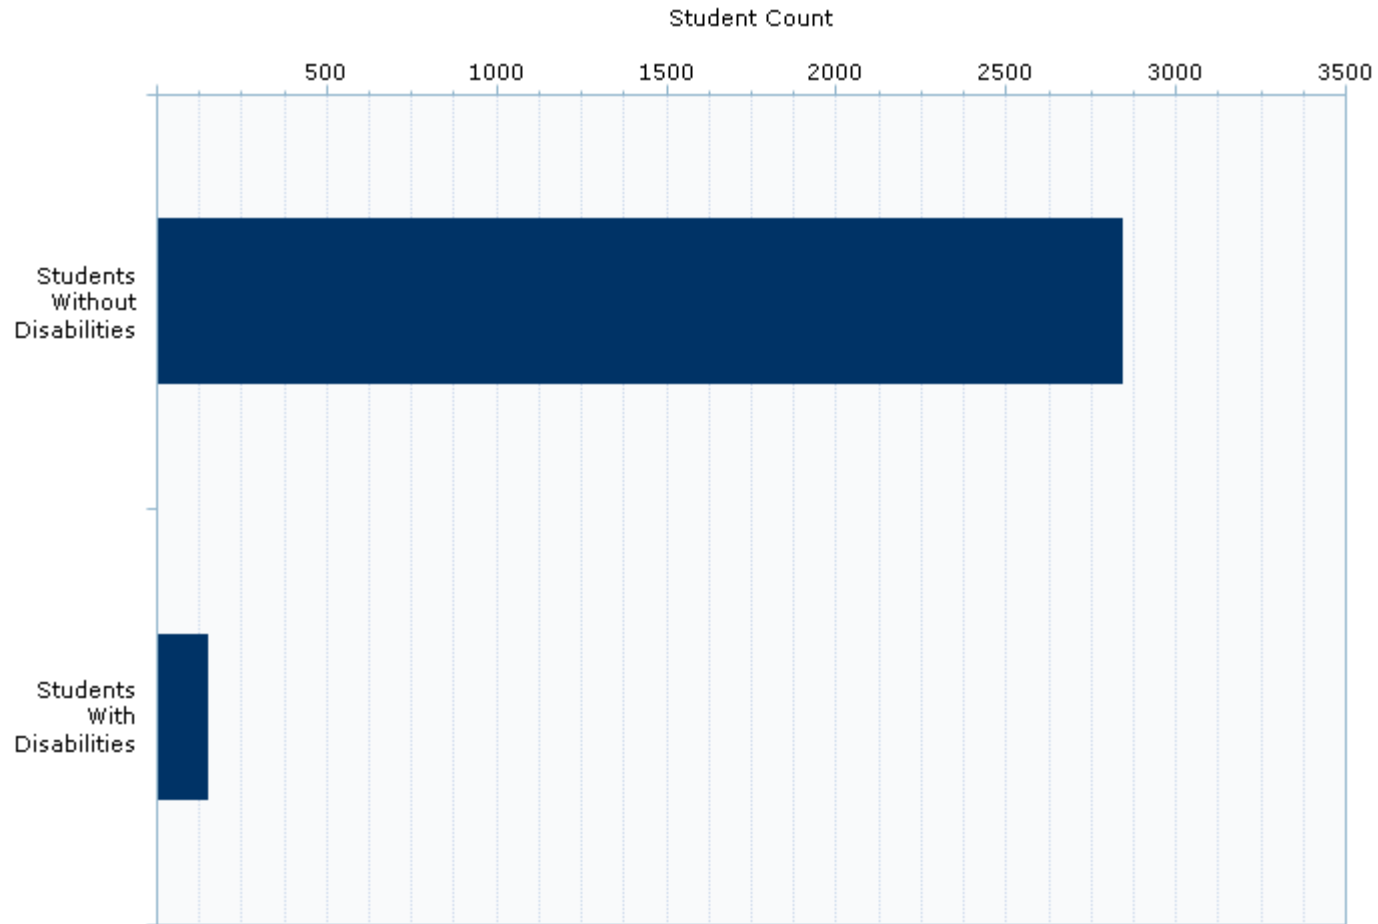

Student Count Snapshot

East Grand Rapids Public Schools: 2013-14 / All Grades / Students with Disabilities / All Students

Student Count Snapshot

East Grand Rapids Public Schools: 2013-14 / All Grades / Students with Disabilities / All Students

Student Count Snapshot
East Grand Rapids Public Schools: 2013-14 / All Grades / Students with Disabilities / All Students

Location Name	School Year	Grade	Student Group	Crosstab	Student Count	Percent of Total
East Grand Rapids Public Schools	2013-14	All Grades	All Students	All Students	2,997	100.0%
East Grand Rapids Public Schools	2013-14	All Grades	Students With Disabilities	All Students	151	5.04%
East Grand Rapids Public Schools	2013-14	All Grades	Students Without Disabilities	All Students	2,846	94.96%