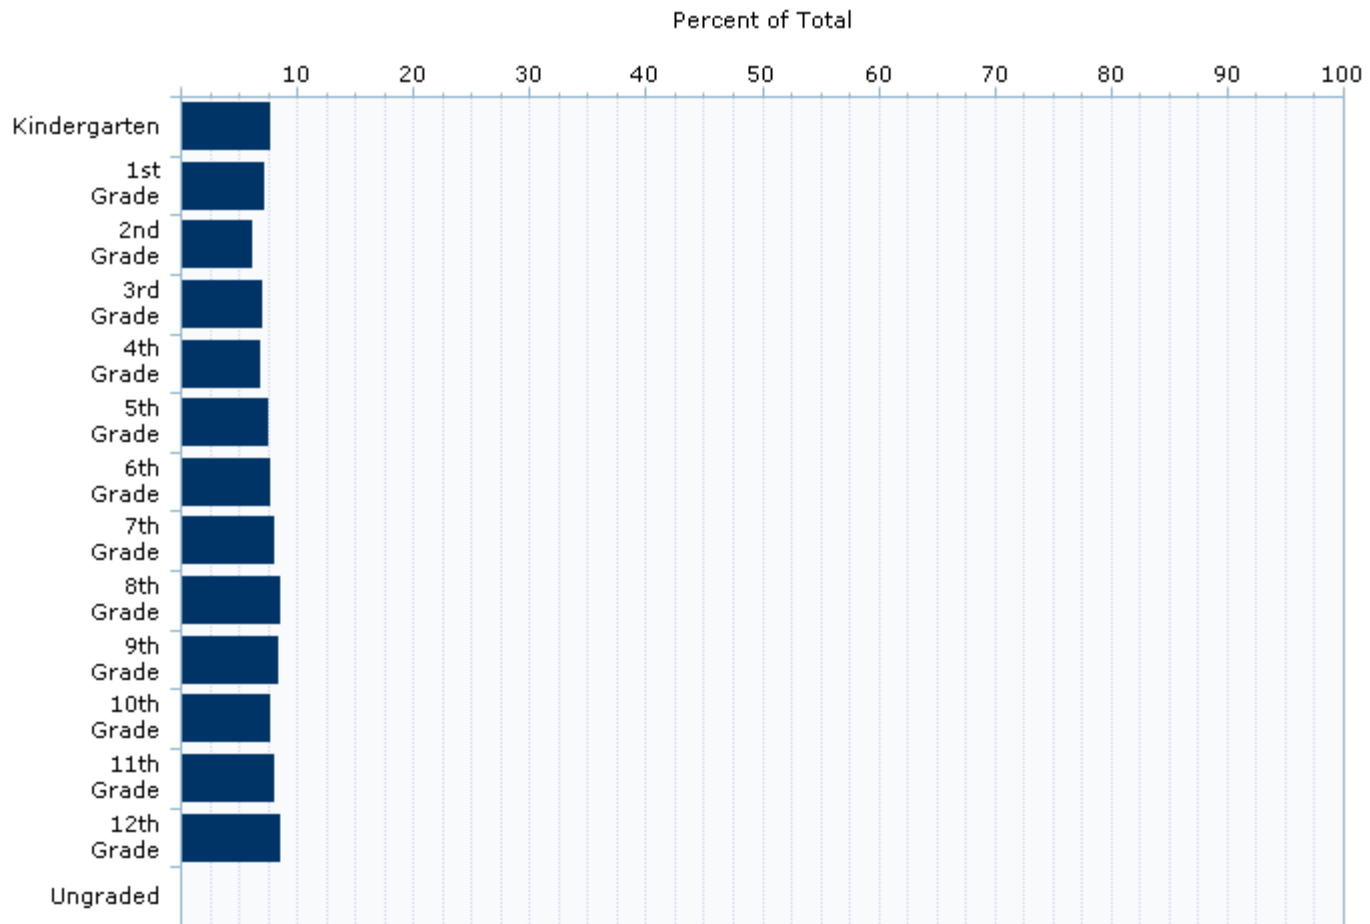

* Only include K-12
Some percentages may not add to 100% due to rounding.

Student Count Snapshot

East Grand Rapids Public Schools: 2013-14 / All Grades Comparison / All Students

Student Count Snapshot

East Grand Rapids Public Schools: 2013-14 / All Grades Comparison / All Students