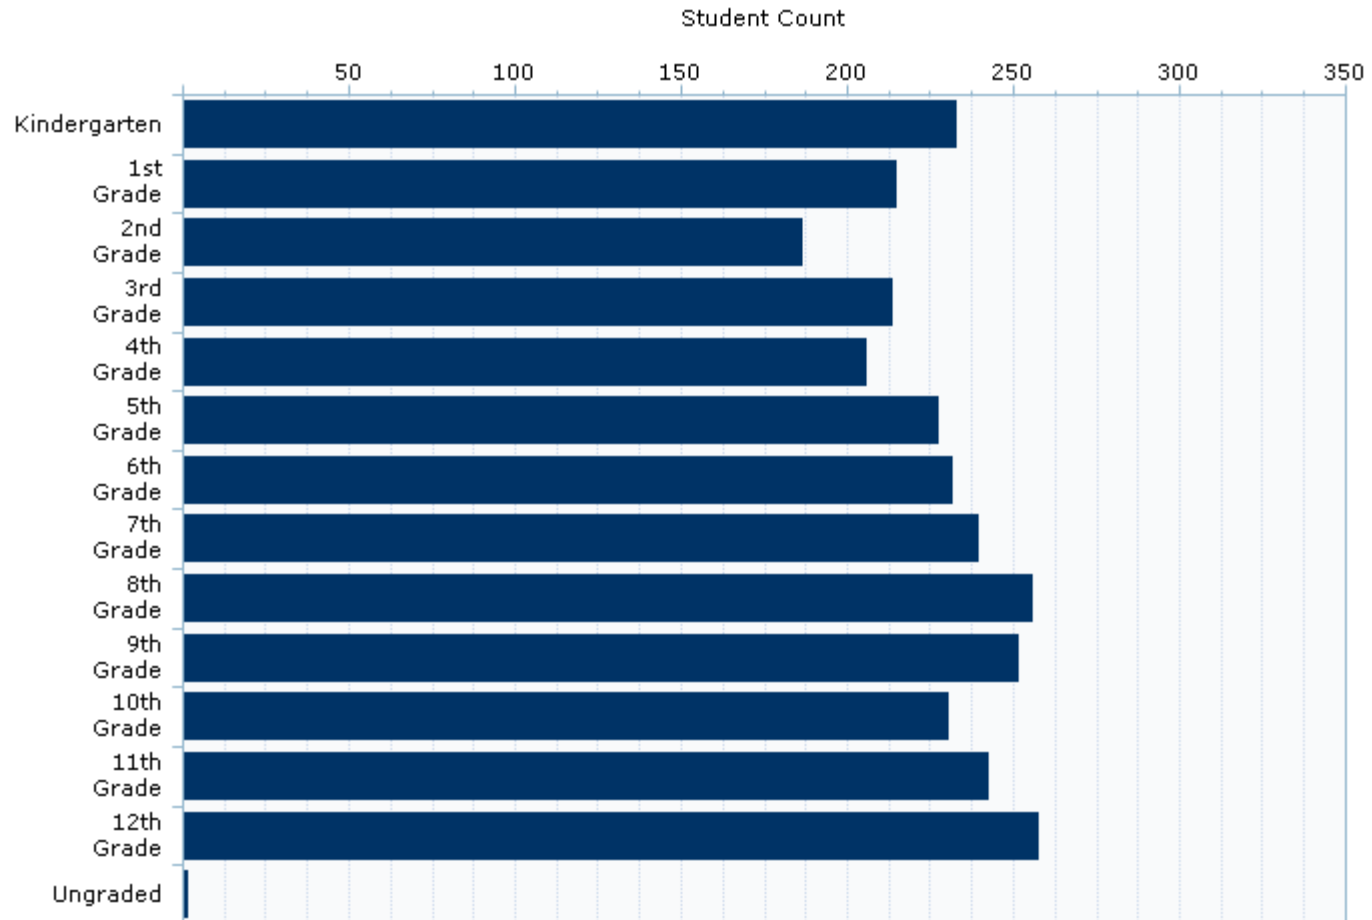

Student Count Snapshot

East Grand Rapids Public Schools: 2013-14 / All Grades Comparison / All Students